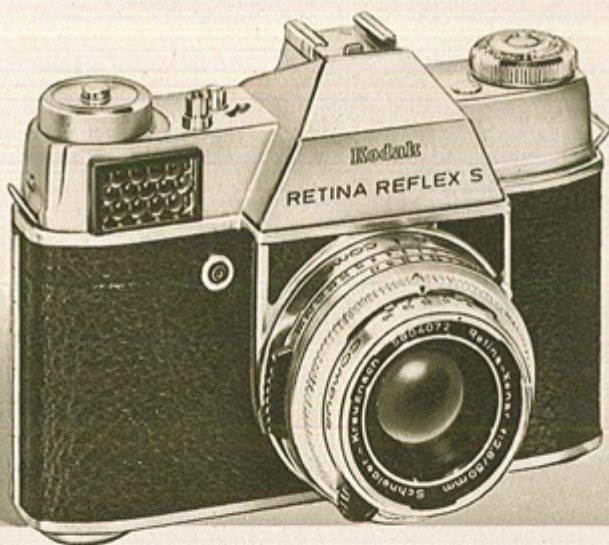

New Kodak Retina Reflex S

With f:2.8 50mm lens **$174⁹⁵** With f:1.9 50mm lens **$199⁵⁰**

Newest and finest camera in the famous Retina family gives you meter-linked lens control for normal and all accessory lenses!

Now you can master any photographic challenge . . . from carefully composed portraits and close-ups to breath-taking action shots! Match pointer to needle on built-in exposure meter and the diaphragm is set automatically, no matter which lens you're using. (See accessory lenses on page 31, same as used with Retina IIIS.) Penta-prism ground glass viewing plus split-image rangefinder focusing . . . no parallax problem. Synchro-Compur shutter has 10 speeds from 1 to 1/500 sec., plus time. Fully synchronized for bulbs and electronic flash (see flash 3 CA 8706 on page 44). Automatic depth-of-field indicator. Self timer. Use screw-in adapter ring below for filters (see page 72). Leather-covered metal body. Made in Western Germany.

- 3 CA 7482C—Retina Reflex S with f:2.8 50mm lens. Shpg. wt. 3 lbs. . . $174.95
- 3 CA 8106—Adapter Ring for above. Uses Series 6 filters. Shpg. wt. 3 oz. 2.52
- 3 CA 7483C—Retina Reflex S with f:1.9 50mm lens. Shpg. wt. 3 lbs. . . 199.50
- 3 CA 8112—Adapter Ring for above. Uses Series 8 filters. Shpg. wt. 3 oz. 5.98
- 3 CA 7484—Leather Case for above cameras. Shpg. wt. 1 lb. . . 15.50