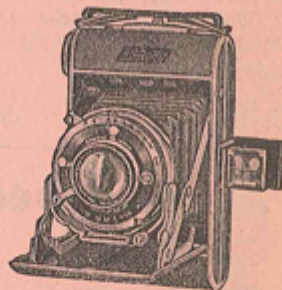

SUPER-SPORT DOLLY

Beautifully precision made for top quality pictures. Has High Speed lenses — ideal for poor light and cloudy weather. Focuses to 5 ft. Optical finder. Compur Shutter 1 to 1/250. Built-in self timer. Picture size: 16—1 5/8 x 2 1/4 or 12—2 1/4 x 2 1/4 on 120 roll film. Size 5 3/4 x 3 3/8 x 1-9/16, wt., 22 oz. Shpg. wt., 3 lbs.

- with 3" Meyer F2.9 NET $31.50
- with 3" Xenar F2.8 NET 39.75
- with 3" Tessar F2.8 NET 48.75
- Same with built-in range finder and exposure meter.
- with 3" Xenar F2.8 NET $58.50
- with 3" Tessar F2.8 NET 69.75
- For Compur-Rapid Shutter 1—1/400, add $5.00