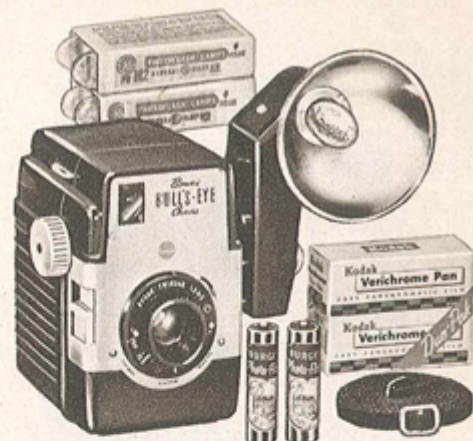

Il s'agit du même appareil que l'USC Reflex II.

www.collection-appareils.fr

www.collection-appareils.fr

E 5.95 Outfit

G 14.95 Outfit

J 18.60 Outfit

F 19.95 Outfit

H 14.35 Outfit

K 28.75

Camera and flash

Flash Cameras for Day or Night Shots

DEBONAIR CAMERA OUTFIT

- EVERYTHING you need to start shooting
- DEPENDABLE, simple, easy to use
- TAKES 12 big pictures on 620 film

E If you are a beginner, or if you prefer a camera that's simple to operate yet gives sharp black and white or brilliant full color snapshots, then this is your camera. It's both smartly styled and dependable, and easy on your budget too. Takes 12 pictures $3\frac{1}{4} \times 3\frac{1}{2}$ in. (standard oversized prints) on 620 film. Camera has sharp fixed focus lens, optical eye-level viewfinder. Moulded of shock-resistant plastic. Includes camera, flash unit, battery, 4 No. 8 bulbs, one roll of film, instr. 67 H 28—Outfit. Ship. wt. 3 lbs. 5.95
67 H 26—Camera, flash unit, battery. Shipping weight 2 lbs. 4.59

ARGUS "75" FLASH CAMERA OUTFIT

- COMPLETE with batteries, bulbs, film
- FULL IMAGE reflex-type viewfinder
- SHOOTS 12 pictures on 620 size film

F An easy-to-use camera that takes snapshots or time exposures beyond $7\frac{1}{2}$ ft. without focusing. Convenient reflex-type viewfinder shows full-picture size. Synchronized for flash. Double exposure prevention device. Red indicator in lens shows when film has been advanced—saves you wasted film. Meniscus lens for clearer pictures. Takes 12 black and white or Kodacolor pictures $3\frac{1}{4} \times 3\frac{1}{2}$ in. (standard oversized print) on 620 film. Gleaming black plastic body is styled for convenient handling. Outfit includes Argus "75" camera, plug-in flash unit, batteries, 4 No. 25 bulbs, one roll of 620 black and white film, and complete, understandable instructions. Order extra film on Page 74. Postpaid.