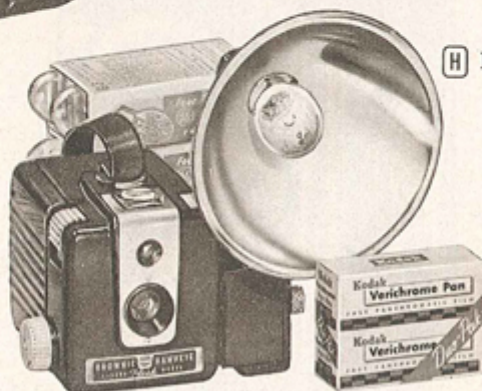

Il s'agit du même appareil que l'USC Reflex II.

www.collection-appareils.fr

www.collection-appareils.fr

E 5.95 Outfit

G 14.95 Outfit

J 18.60 Outfit

F 19.95 Outfit

H 14.35 Outfit

K 28.75

Camera and flash

Flash Cameras for Day or Night Shots

DEBONAIR CAMERA OUTFIT

- EVERYTHING you need to start shooting
- DEPENDABLE, simple, easy to use
- TAKES 12 big pictures on 620 film

E If you are a beginner, or if you prefer a camera that's simple to operate yet gives sharp black and white or brilliant full color snapshots, then this is your camera. It's both smartly styled and dependable, and easy on your budget too. Takes 12 pictures $3\frac{1}{4} \times 3\frac{1}{2}$ in. (standard oversized prints) on 620 film. Camera has sharp fixed focus lens, optical eye-level viewfinder. Moulded of shock-resistant plastic. Includes camera, flash unit, battery, 4 No. 8 bulbs, one roll of film, instr. 67 H 28—Outfit. Ship. wt. 3 lbs. 5.95
67 H 26—Camera, flash unit, battery. Shipping weight 2 lbs. 4.59

ARGUS "75" FLASH CAMERA OUTFIT

- COMPLETE with batteries, bulbs, film
- FULL IMAGE reflex-type viewfinder
- SHOOTS 12 pictures on 620 size film

F An easy-to-use camera that takes snapshots or time exposures beyond $7\frac{1}{2}$ ft. without focusing. Convenient reflex-type viewfinder shows full-picture size. Synchronized for flash. Double exposure prevention device. Red indicator in lens shows when film has been advanced—saves you wasted film. Meniscus lens for clearer pictures. Takes 12 black and white or Kodacolor pictures $3\frac{1}{4} \times 3\frac{1}{2}$ in. (standard oversized print) on 620 film. Gleaming black plastic body is styled for convenient handling. Outfit includes Argus "75" camera, plug-in flash unit, batteries, 4 No. 25 bulbs, one roll of 620 black and white film, and complete, understandable instructions. Order extra film on Page 74. Postpaid.