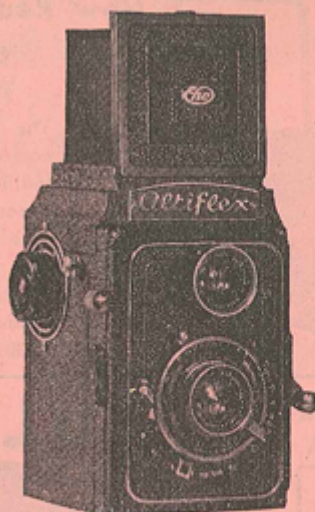

20% DISCOUNT ON ALTIFLEX

New Model
Camera

With F:4.5
Genuine
Anastigmat
Lens

Takes 12
2¼x2¼ Pictures
On 120 Film

Newly re-designed to incorporate many fine features, the improved Altiflex camera provides precision picture taking at popular prices.

Full size ground glass shows you the picture exactly as it will appear. Matched lenses for reflex focusing. Magnifier for sharp focusing. Focuses down to 3 feet. With depth of focus table, positive film counter and neck-strap. Auto shutters are efficient and exact working at 1/25th, 1/50th, 1/100th, time, and bulb. Camera dimensions 3x3½x5 inches. Wt. 24 oz. Shpg. wt., each 2½ lbs.

With F:4.5 Anastigmat Lens
Auto Shutter 1/25 to 1/100
List Price $25.00. NET.....

$19.95