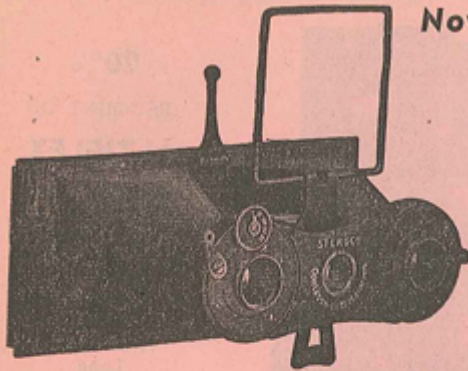

Les boxes stéréoscopiques sont des types d'appareil plutôt rares...

Celui-ci permettait de prendre soit 5 photos stéréo 6 x 13, soit 10 photos 6 x 6. Il a été construit en prenant l'Eho-Box comme base.

# CONTESSA NETTEL STEREO CAMERA

Now Reduced To —

**OVERSTOCK SALE  
WHILE THEY LAST**

**\$7.95**

Formerly 17.50

The Contessa-Nettel is a small compact stereo of all metal and leather construction. Anastigmat Teronar F:5.5 lenses. Automatic shutter, 1/25, to 1/100 and time and bulb. Focusing ground glass back; takes plates or film pack. Two finders—indirect view mirror finder and wire direct view finder. 45x107 mm. Complete with three plate holders.