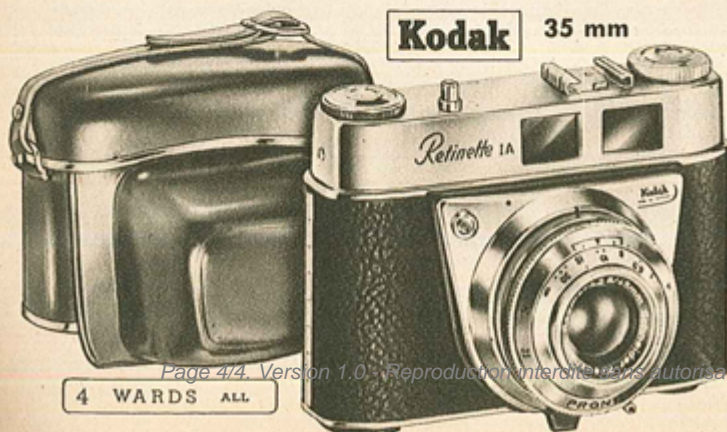

Kodak 35 mm

German-Made Retinette $41.97 Camera Only Cash

- Extra-fast f/2.8 45 mm Schneider Lens
- Fully Focusing for Sharpest Close-ups
- 4-Speed Shutter, 1/30 to 1/250th Sec. Self-timer
- Viewfinder with Projected Frame
- One-Stroke Rapid Film Advance
- Finest W. German Craftsmanship
- Featherweight All-Metal Body
- Fine Leather Case Available Too

Retinette by Kodak . . . Low in price, but built to the same standards as other Retinas, in Kodak's West German factories. Fast f/2.8 Schneider Reomar semi-wide angle provides fine quality pictures—2 x 2-inch color slides color or black-and-white album prints. Focuses as near 3 1/2 feet for sharpest close up shots.

Versatile Pronto Shutter offers speeds from 1/30th to sec. plus Bulb. Self-timer for delayed release too. stroke lever film advance cocks shutter, counts pictures prevents double-exposures or blanks. Rugged, light body—brushed chrome, black leather trim. Accessory shoe holds Flash attachment—P-C socket for flash cord, case, or adapter ring sold separately below.

67 R 529 L—Camera only. Ship. wt. 3 lbs. . . . . Cash
67 R 2275—Ser. 5 Adapter Ring. Size 506. Wt. 2 oz. . . . .