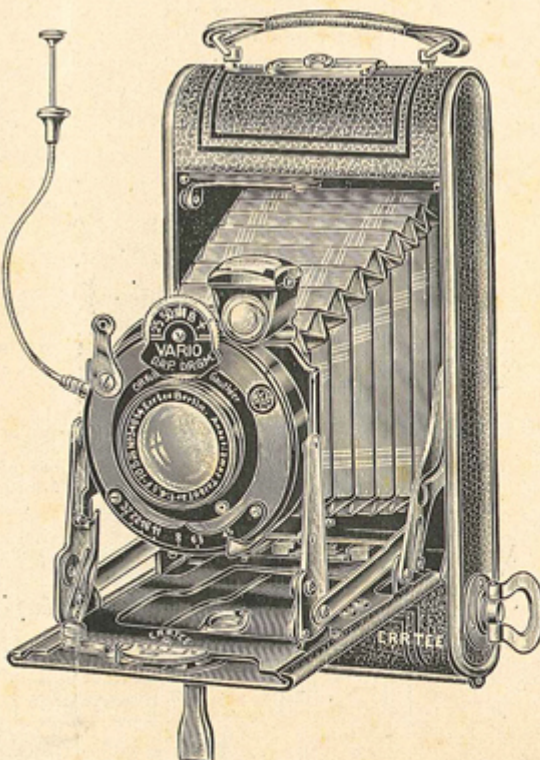

Nr. 571 Self erecting

Discount C
Ten D