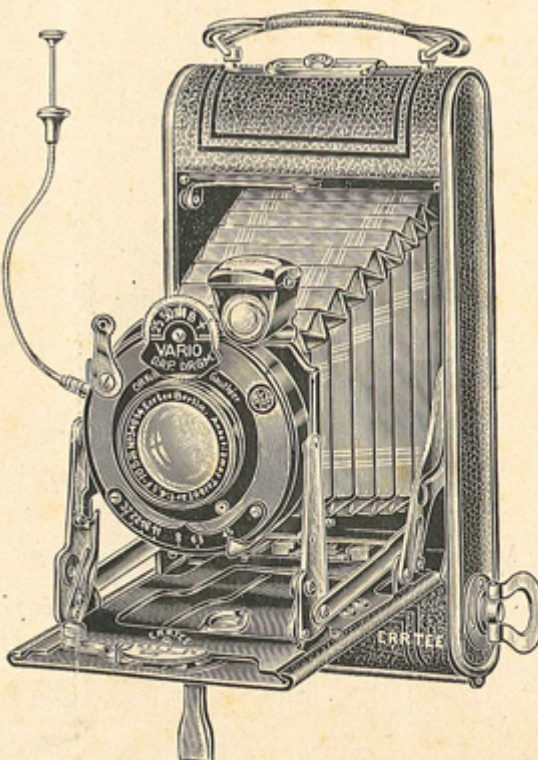

Nr. 571 Self erecting

**Discount C
Ten D**