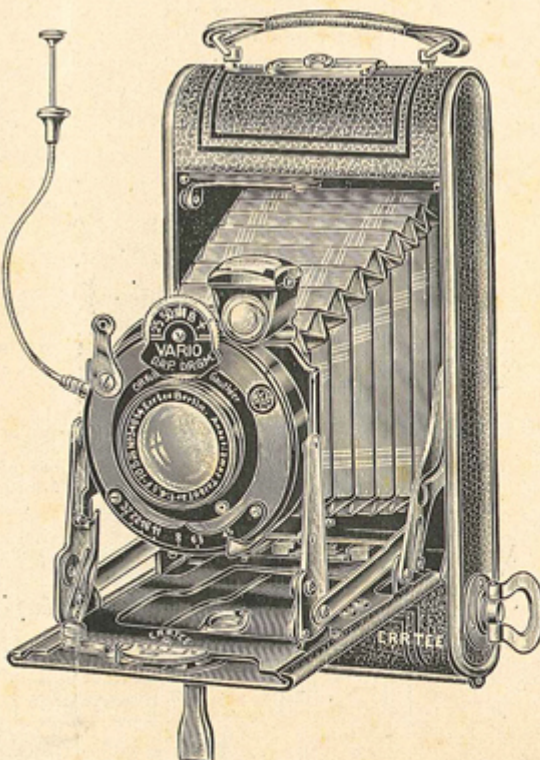

Nr. 571 Self erecting

**Discount C
Ten D**