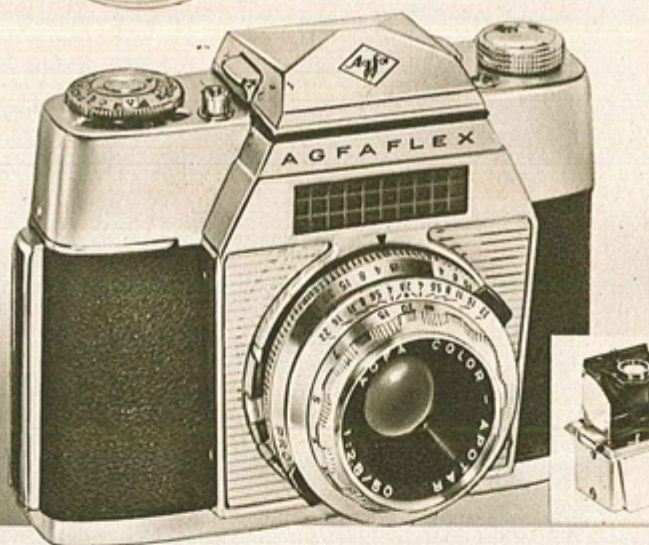

Agfaflex I and II . . . extra versatile

Agfaflex I with TOWER leather case **$99⁹⁵** Agfaflex II with TOWER leather case **$129⁹⁵**

Get waist-level viewing with Agfaflex I or eye-level viewing with Agfaflex II . . . both have interchangeable viewfinder system!

So simple to use, yet you get results that make the difference between ordinary snapshots and beautiful photographs in color or black and white. Just line up two pointers of the built-in light meter for correct exposure. Focus through wide open f:2.8 lens for full-image viewing, lens-coupled rangefinder assures sharp focus. Automatic diaphragm snaps to preset lens opening when shutter is snapped. Has 9 shutter speeds from 1 to 1/300 sec., plus time. Synchronized for all flash (see 3 CA 8706 flash on page 44). Takes series 6 filters (see page 72), uses adapter ring listed below. Metal body, leather cover. Made in Western Germany.

- 3CA7450C—Agfaflex I with Waist-level Viewfinder. Shpg. wt. 4 lbs. . . $99.95
- 3CA7448C—Agfaflex II with Eye-level Penta-prism Viewfinder. Wt. 4 lbs. 129.95
- 3CA7451—Interchangeable Waist-level Viewfinder only (small view). (Shipping wt. 6 oz.) Postpaid. . . $7.50
- 3CA7449—Interchangeable Eye-level Penta-prism Viewfinder only. (Shipping wt. 6 oz.) Postpaid. . . $37.50
- 3CA8108—Filter Adapter Ring for above cameras. Shpg. wt. 3 oz. . . 2.52