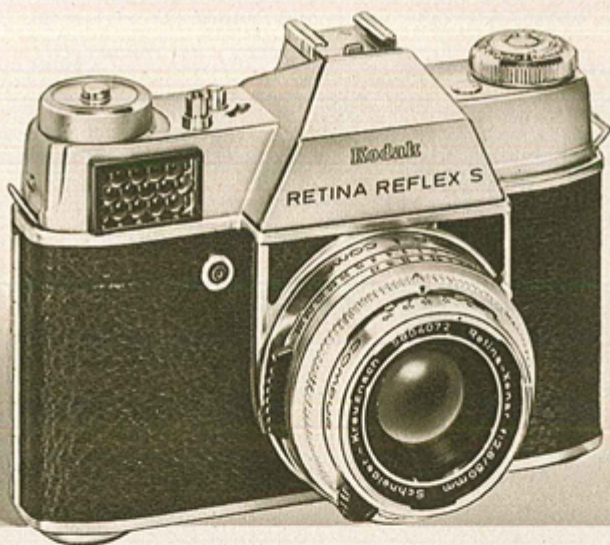

New Kodak Retina Reflex S

With f:2.8 50mm lens **$174⁹⁵** With f:1.9 50mm lens **$199⁵⁰**

Newest and finest camera in the famous Retina family gives you meter-linked lens control for normal and all accessory lenses!

Now you can master any photographic challenge . . . from carefully composed portraits and close-ups to breath-taking action shots! Match pointer to needle on built-in exposure meter and the diaphragm is set automatically, no matter which lens you're using. (See accessory lenses on page 31, same as used with Retina IIIS.) Penta-prism ground glass viewing plus split-image rangefinder focusing . . . no parallax problem. Synchro-Compur shutter has 10 speeds from 1 to 1/500 sec., plus time. Fully synchronized for bulbs and electronic flash (see flash 3 CA 8706 on page 44). Automatic depth-of-field indicator. Self timer. Use screw-in adapter ring below for filters (see page 72). Leather-covered metal body. Made in Western Germany.

- 3 CA 7482C—Retina Reflex S with f:2.8 50mm lens. Shpg. wt. 3 lbs. . . $174.95
- 3 CA 8106—Adapter Ring for above. Uses Series 6 filters. Shpg. wt. 3 oz. 2.52
- 3 CA 7483C—Retina Reflex S with f:1.9 50mm lens. Shpg. wt. 3 lbs. . . 199.50
- 3 CA 8112—Adapter Ring for above. Uses Series 8 filters. Shpg. wt. 3 oz. 5.98
- 3 CA 7484—Leather Case for above cameras. Shpg. wt. 1 lb. . . 15.50