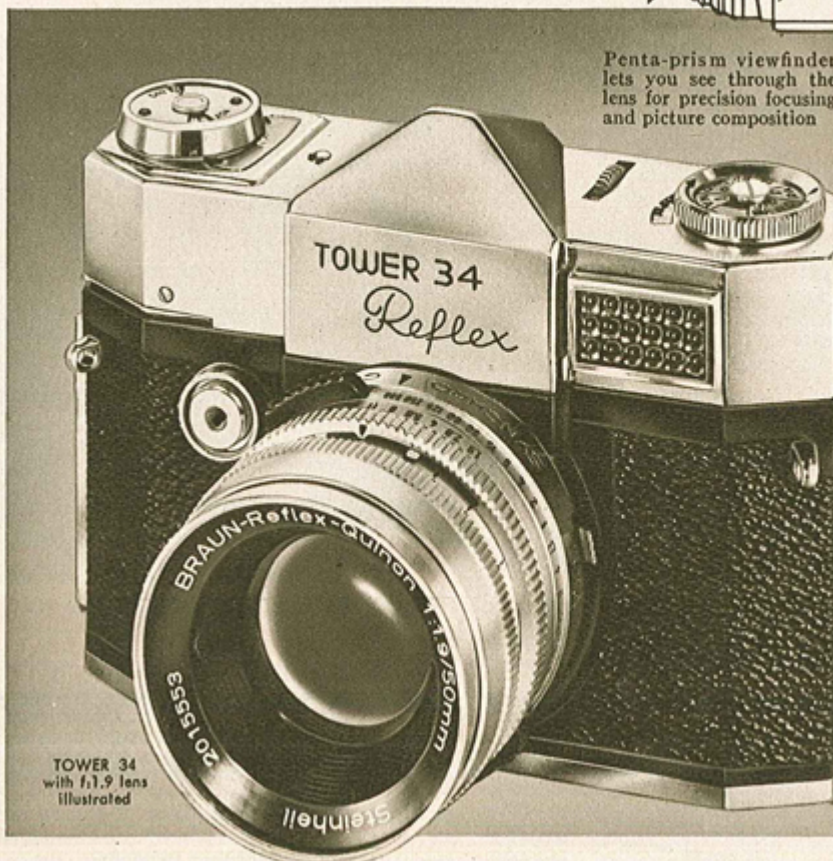

TOWER 33 with f:2.8 lens **$133⁹⁵** TOWER 34 with f:1.9 lens **$158⁹⁵**

Compare . . . see why we believe this new TOWER reflex offers more for the money than any other single-lens reflex camera! You get penta-prism, through-the-lens viewing PLUS rangefinder focusing. So fast, and really simple to use—without figuring "f" stops or shutter speeds. Just a flick of your finger, and the TOWER reflex automatically gives you correct exposure and shutter speeds for any shot, in any light. Depth-of-field indicator adjusts automatically as you focus. Rapid film advance and shutter cocking. 10 shutter speeds from 1 to 1/500 sec., plus time. Self timer. Synchronized for bulbs or electronic flash (see 3 CA 8706 flash on page 44). Metal body, leather cover. TOWER 33 uses series 6 filters; TOWER 34 uses series 7 filters, order screw-in filter adapter rings below. Made in Western Germany.

- 3CA7427C—TOWER 33 with 50mm f:2.8 lens. Shpg. wt. 3 lbs. $133.95
- 3CA8132—Filter Adapter Ring for above. Shpg. wt. 3 oz. . . 2.52
- 3CA7426C—TOWER 34 with 50mm f:1.9 lens. Shpg. wt. 3 lbs. 158.95
- 3CA8114—Filter Adapter Ring for above. Shpg. wt. 3 oz. . . 4.98
- 3CA7428—35mm f:3.5 Wide-angle Lens, case. Shpg. wt. 1 lb. . . 44.50
- 3CA7429C—135mm f:4.0 Telephoto Lens, case. Shpg. wt. 1 lb. 59.50
- 3CA7433—Leather Case for above cameras. Shpg. wt. 8 oz. . . 7.75

TOWER 34 with f:1.9 lens illustrated