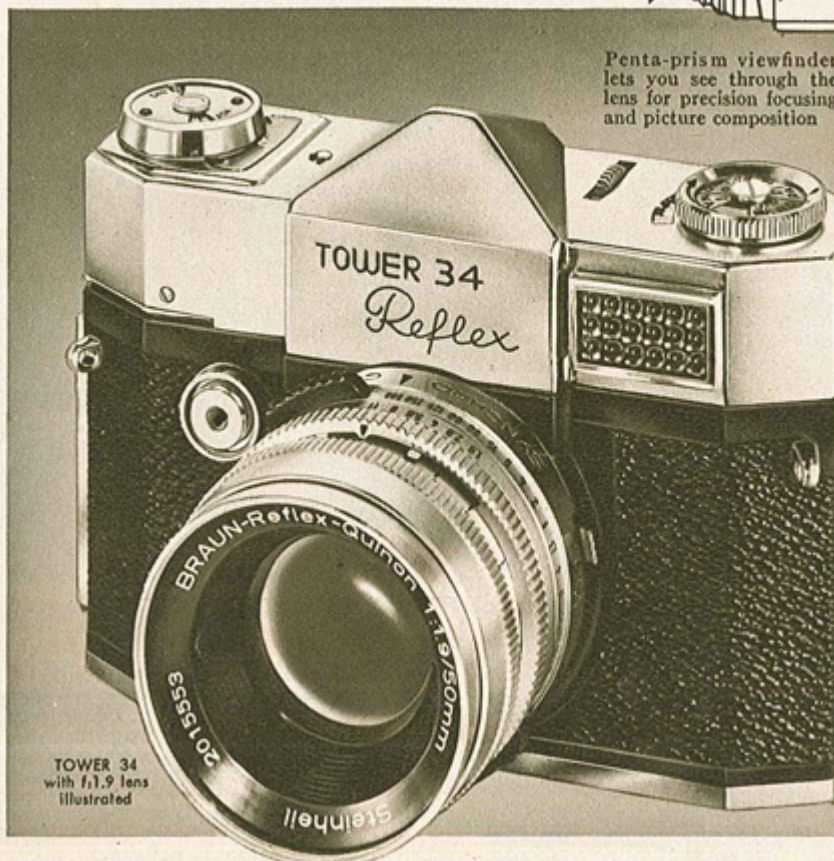

TOWER 33 with f:2.8 lens **$133⁹⁵** TOWER 34 with f:1.9 lens **$158⁹⁵**

Compare . . . see why we believe this new TOWER reflex offers more for the money than any other single-lens reflex camera! You get penta-prism, through-the-lens viewing PLUS rangefinder focusing. So fast, and really simple to use—without figuring "f" stops or shutter speeds. Just a flick of your finger, and the TOWER reflex automatically gives you correct exposure and shutter speeds for any shot, in any light. Depth-of-field indicator adjusts automatically as you focus. Rapid film advance and shutter cocking. 10 shutter speeds from 1 to 1/500 sec., plus time. Self timer. Synchronized for bulbs or electronic flash (see 3 CA 8706 flash on page 44). Metal body, leather cover. TOWER 33 uses series 6 filters; TOWER 34 uses series 7 filters, order screw-in filter adapter rings below. Made in Western Germany.

- 3CA7427C—TOWER 33 with 50mm f:2.8 lens. Shpg. wt. 3 lbs. $133.95
- 3CA8132—Filter Adapter Ring for above. Shpg. wt. 3 oz. . . 2.52
- 3CA7426C—TOWER 34 with 50mm f:1.9 lens. Shpg. wt. 3 lbs. 158.95
- 3CA8114—Filter Adapter Ring for above. Shpg. wt. 3 oz. . . 4.98
- 3CA7428—35mm f:3.5 Wide-angle Lens, case. Shpg. wt. 1 lb. 44.50
- 3CA7429C—135mm f:4.0 Telephoto Lens, case. Shpg. wt. 1 lb. 59.50
- 3CA7433—Leather Case for above cameras. Shpg. wt. 8 oz. . . 7.75

TOWER 34 with f:1.9 lens illustrated