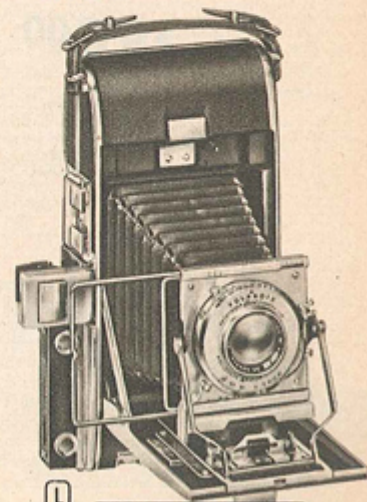

Pathfinder—Finest Polaroid Camera

Only $25.00 Down **$249⁵⁰**

- Free Trial Film
- 9 Speeds up to 1/400
- 127 MM. f/4.5 Lens

L De luxe Polaroid, for those who want the best. Takes eight 3 1/4 x 4 1/4-in. pictures on a roll. Coated Wollensak 127 mm. f/4.5 Raptar lens. Focuses from 3 ft. to inf. Superb shutter with 9 speeds from 1 to 1/400-sec. Synchronized for regular and electronic flash. Built-in Kalart range-finder coupled to focusing track; when rangefinder is in focus, lens is in focus too. Two FREE trial rolls of Pola Pan 200 film included. Corrected for parallax down to 10 in. All metal case, with leather covering and chrome trim.

67 R 173 LTD—Ship. wt. 5 lbs. $25 Down . . . . . Cash **$249.50**

67 R 175 T. **$13.55**

FORWARDS 35