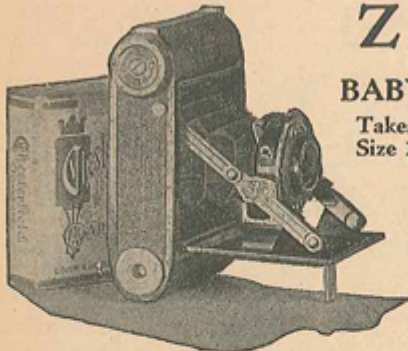

www.collection-appareils.fr

ZEISS CAMERAS

BABY IKOMAT

Takes 16 Exposures
Size 1 1/4 x 1 5/8 Inches

A popular little picture maker. So small it fits a man's pocket or a woman's purse. Pressing the button causes the camera to open automatically, set for instant action. Uses standard vest pocket No. 127 roll film.