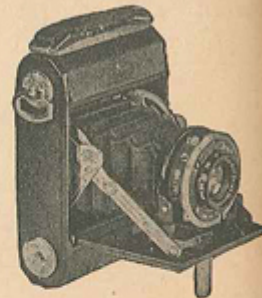

IKOMAT "A"

Takes 16 Exposures
Size 1 5/8 x 2 1/4 Inches

A compact, little camera, small enough to be carried in a man's pocket, yet giving pictures large enough to depict detail without the need for enlarging. Uses standard 2 1/4 x 3 1/4 No. 620 roll film. 3-inch focal length. Size 3 1/2 x 4 1/2 x 1 1/2 in. Weight, 16 oz. Shpg. wt., 2 1/4 lbs.