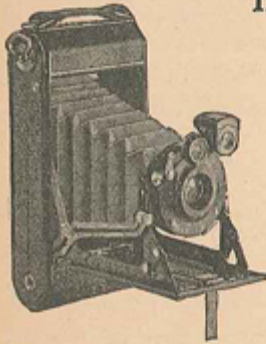

IKOMAT "C" & "D"