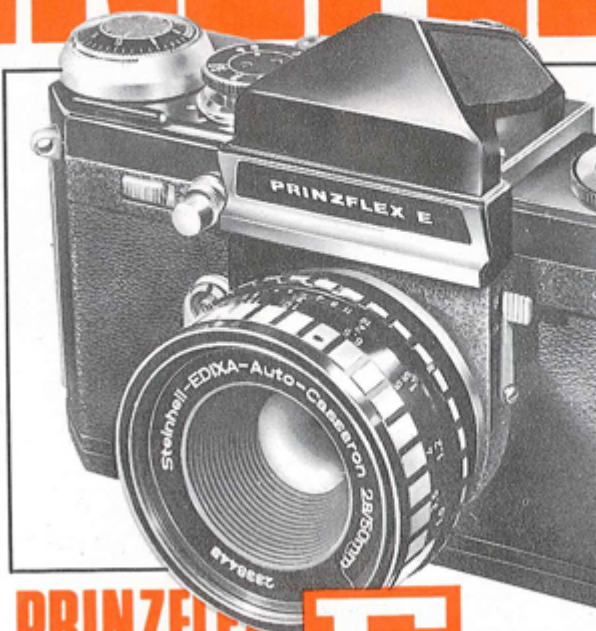

Chinon

PRINZFLEX

PRINZFLEX TTL

HIGH SPEED LENSES—TWIN CELL CdS METER

Acclaimed by the photographic press, professional photographers and amateurs alike—the Prinzflex TTL camera system is the key to versatile, accurate, prizewinning pictures. With a choice of two lenses and two finishes, the Prinzflex embodies almost every modern technical feature that you can cram into 35mm single lens reflex.