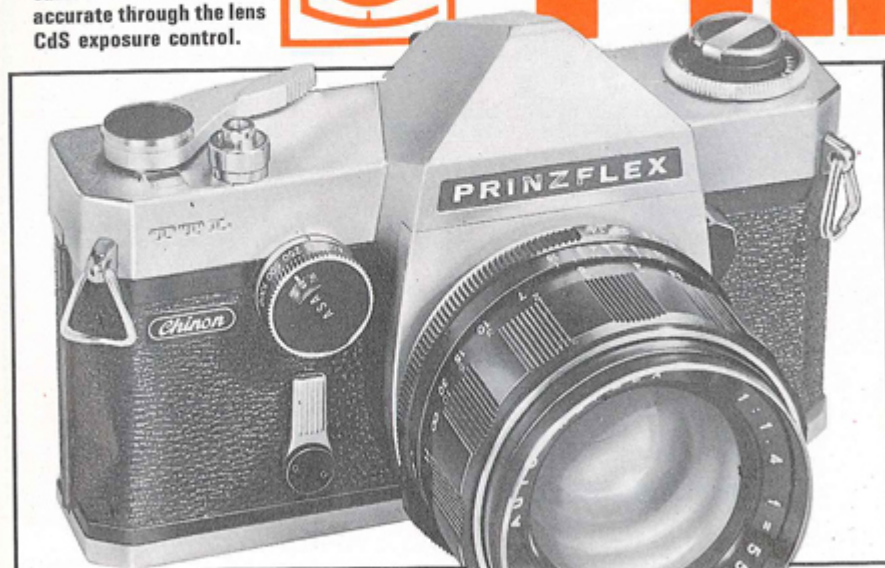

Chinon

PRINZFLEX

PRINZFLEX TTL

HIGH SPEED LENSES—TWIN CELL CdS METER

Acclaimed by the photographic press, professional photographers and amateurs alike—the Prinzflex TTL camera system is the key to versatile, accurate, prizewinning pictures. With a choice of two lenses and two finishes, the Prinzflex embodies almost every modern technical feature that you can cram into 35mm single lens reflex.